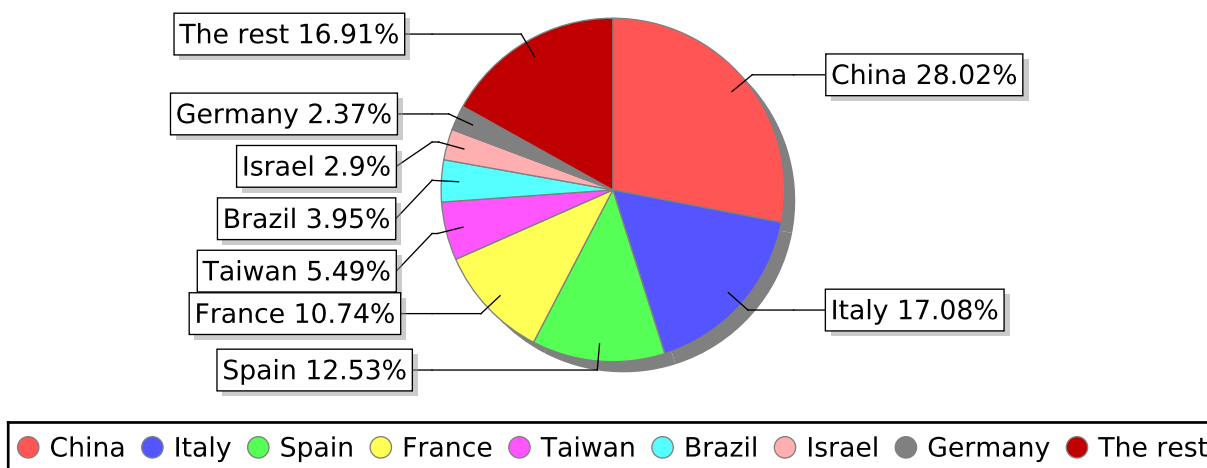

Total Kad IDs: 259059
Unique Kad IDs: 226079
Repeated Kad IDs: 32980

Total iterations: 577215
Unique IPs: 251170
Repeated IPs: 7889

Fig. 1 : Top countries

Fig. 2 : Client version distribution

Table I : Node distribution by country

Country	Peer count
China	72597
Italy	44257
Spain	32464
France	27820
Taiwan	14228
Brazil	10226
Israel	7522
Germany	6130
United States	5384
Korea, Republic of	4263
Poland	3798
Argentina	2753
Hong Kong	2428
Canada	2033
Portugal	1678
United Kingdom	1643
Belgium	1580
Switzerland	1400
Japan	1298

Country	Peer count
Netherlands	1224
Malaysia	1194
Russian Federation	1107
Failed to identify	1027
Turkey	788
Singapore	770
Mexico	706
Australia	621
Austria	598
Venezuela	498
Slovenia	463
Chile	434
Greece	308
Uruguay	275
Sweden	272
Morocco	269
Denmark	250
Algeria	227
Ukraine	216
Finland	212
Romania	211
Colombia	211
Thailand	178
Lithuania	160
Hungary	154
Peru	147
Estonia	141
Czech Republic	135
Bulgaria	124

Country	Peer count
Brunei Darussalam	8
Kenya	8
Nicaragua	6
Honduras	6
Mali	5
Lao People's Democratic	5
Syrian Arab Republic	5
Oman	5
Netherlands Antilles	5
Mozambique	5
Mongolia	5
Gibraltar	5
Jamaica	5
Sudan	5
Bangladesh	4
Guam	4
Yemen	4
Liechtenstein	4
Albania	4
Saint Pierre and Miquelon	4
Palestinian Territory	4
Georgia	4
Sri Lanka	4
Namibia	4
Ghana	4
Bahamas	4
Trinidad and Tobago	4
Tanzania, United Republic of	3
Uzbekistan	3