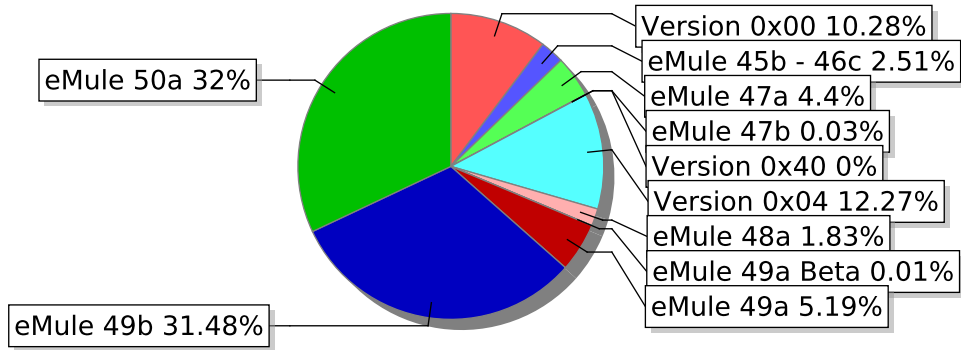

Total Kad IDs: 259059
Unique Kad IDs: 226079
Repeated Kad IDs: 32980

Total iterations: 577215
Unique IPs: 251170
Repeated IPs: 7889

Fig. 1 : Top countries

Fig. 2 : Client version distribution

Table I : Node distribution by country

Country	Peer count
China	72597
Italy	44257
Spain	32464
France	27820
Taiwan	14228
Brazil	10226
Israel	7522
Germany	6130
United States	5384
Korea, Republic of	4263
Poland	3798
Argentina	2753
Hong Kong	2428
Canada	2033
Portugal	1678
United Kingdom	1643
Belgium	1580
Switzerland	1400
Japan	1298

Country	Peer count
Netherlands	1224
Malaysia	1194
Russian Federation	1107
Failed to identify	1027
Turkey	788
Singapore	770
Mexico	706
Australia	621
Austria	598
Venezuela	498
Slovenia	463
Chile	434
Greece	308
Uruguay	275
Sweden	272
Morocco	269
Denmark	250
Algeria	227
Ukraine	216
Finland	212
Romania	211
Colombia	211
Thailand	178
Lithuania	160
Hungary	154
Peru	147
Estonia	141
Czech Republic	135
Bulgaria	124