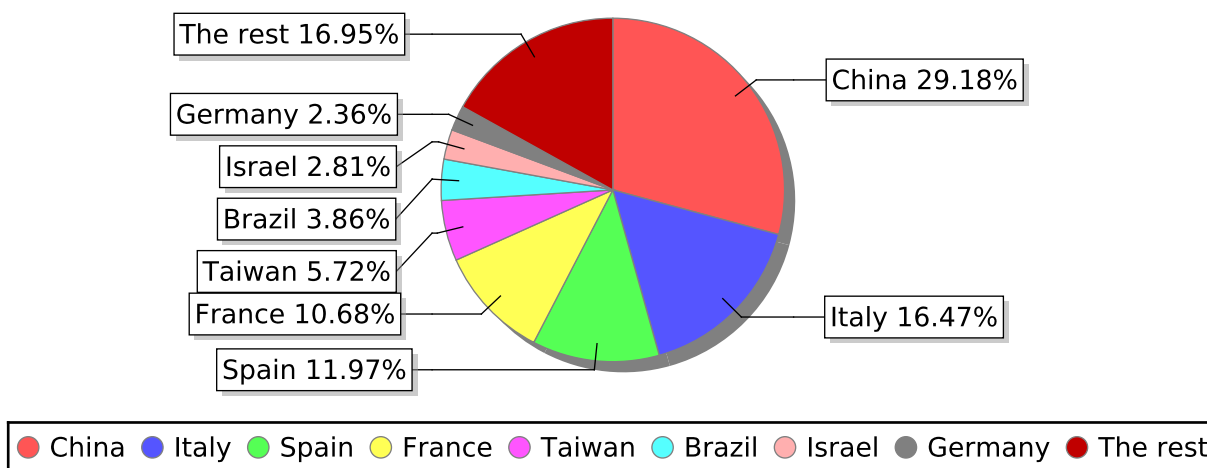

Total Kad IDs: 413148	Total iterations: 843603
Unique Kad IDs: 342448	Unique IPs: 395784
Repeated Kad IDs: 70700	Repeated IPs: 17364

Fig. 1 : Top countries

Fig. 2 : Client version distribution

Table I : Node distribution by country

Country	Peer count
China	120550
Italy	68027
Spain	49469
France	44143
Taiwan	23612
Brazil	15961
Israel	11591
Germany	9767
United States	7804
Korea, Republic of	6561
Poland	5765
Argentina	4959
Hong Kong	3811
Canada	3241
United Kingdom	2676
Portugal	2568
Belgium	2443
Switzerland	2275
Japan	2158

Country	Peer count
Failed to identify	2137
Malaysia	1925
Netherlands	1917
Russian Federation	1728
Turkey	1336
Singapore	1250
Mexico	1102
Australia	1069
Austria	982
Venezuela	799
Chile	781
Slovenia	655
Algeria	542
Greece	498
Morocco	450
Uruguay	423
Sweden	422
Denmark	420
Colombia	358
Ukraine	358
Thailand	340
Finland	326
Romania	307
Hungary	253
Peru	238
Luxembourg	230
Lithuania	226
Bulgaria	208
Estonia	196

Country	Peer count
Cayman Islands	1
Marshall Islands	1
Belize	1
Lesotho	1
Yemen	1
Liechtenstein	1
Virgin Islands, British	1
Iraq	1
Montenegro	1
Saint Kitts and Nevis	1
Mayotte	1
Isle of Man	1
Gambia	1
Suriname	1
Grenada	1
Bahamas	1
Anguilla	1
Botswana	1