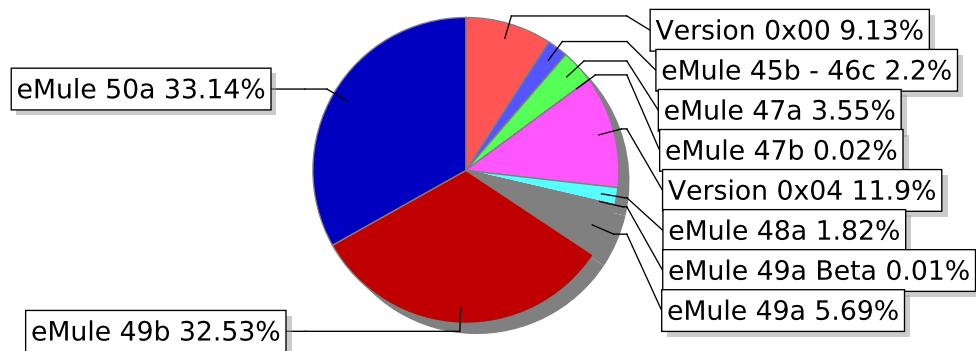

Total Kad IDs: 413148	Total iterations: 843603
Unique Kad IDs: 342448	Unique IPs: 395784
Repeated Kad IDs: 70700	Repeated IPs: 17364

Fig. 1 : Top countries

Fig. 2 : Client version distribution

Table I : Node distribution by country

Country	Peer count
China	120550
Italy	68027
Spain	49469
France	44143
Taiwan	23612
Brazil	15961
Israel	11591
Germany	9767
United States	7804
Korea, Republic of	6561
Poland	5765
Argentina	4959
Hong Kong	3811
Canada	3241
United Kingdom	2676
Portugal	2568
Belgium	2443
Switzerland	2275
Japan	2158