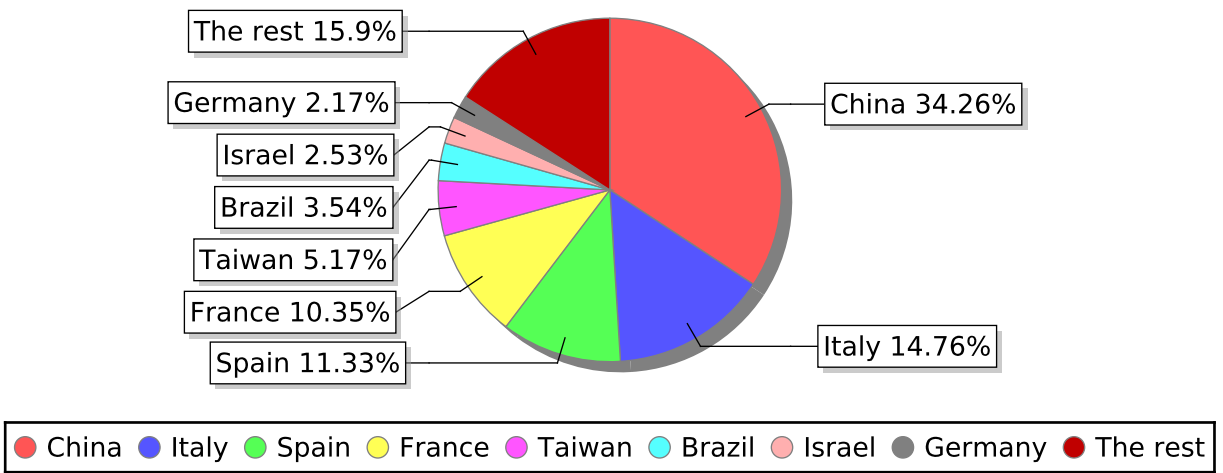

Total Kad IDs: 379205	Total iterations: 1704812
Unique Kad IDs: 295238	Unique IPs: 360994
Repeated Kad IDs: 83967	Repeated IPs: 18211

Fig. 1 : Top countries

Fig. 2 : Client version distribution

Table I : Node distribution by country

Country	Peer count
China	129920
Italy	55955
Spain	42962
France	39233
Taiwan	19602
Brazil	13430
Israel	9601
Germany	8217
Korea, Republic of	6671
United States	6620
Poland	4791
Argentina	3948
Hong Kong	3801
Canada	2758
Portugal	2260
United Kingdom	2229
Malaysia	2217
Belgium	2083
Japan	2077

Country	Peer count
Switzerland	1860
Netherlands	1476
Russian Federation	1462
Singapore	1249
Turkey	1150
Australia	1018
Mexico	839
Austria	779
Chile	659
Slovenia	584
Venezuela	579
Failed to identify	573
Greece	429
Morocco	385
Sweden	361
Uruguay	338
Denmark	334
Algeria	321
Ukraine	321
Colombia	305
Finland	288
Thailand	261
Romania	249
Macau	247
Peru	219
Hungary	212
Lithuania	207
Vietnam	177
Bulgaria	171

Country	Peer count
Namibia	5
Jersey	5
Jamaica	5
Zambia	5
Yemen	4
Ghana	4
Bahamas	4
Botswana	4
Nicaragua	3
Fiji	3
Oman	3
Guyana	3
Mozambique	3
Congo, The Democratic	3
Guinea	3
Faroe Islands	3
Armenia	3
Guernsey	3
Togo	3
Uzbekistan	2
Guam	2
Iceland	2
Palestinian Territory	2
Montenegro	2
Saint Kitts and Nevis	2
Gambia	2
Afghanistan	1
Libyan Arab Jamahiriya	1
Haiti	1