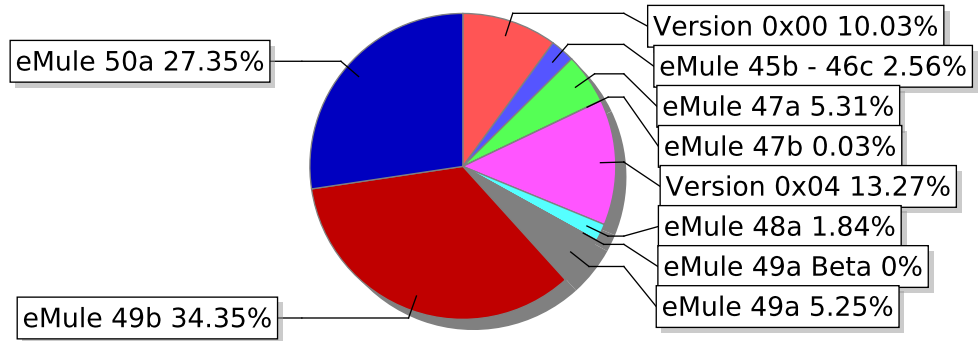

Total Kad IDs: 379205	Total iterations: 1704812
Unique Kad IDs: 295238	Unique IPs: 360994
Repeated Kad IDs: 83967	Repeated IPs: 18211

Fig. 1 : Top countries

Fig. 2 : Client version distribution

Table I : Node distribution by country

Country	Peer count
China	129920
Italy	55955
Spain	42962
France	39233
Taiwan	19602
Brazil	13430
Israel	9601
Germany	8217
Korea, Republic of	6671
United States	6620
Poland	4791
Argentina	3948
Hong Kong	3801
Canada	2758
Portugal	2260
United Kingdom	2229
Malaysia	2217
Belgium	2083
Japan	2077